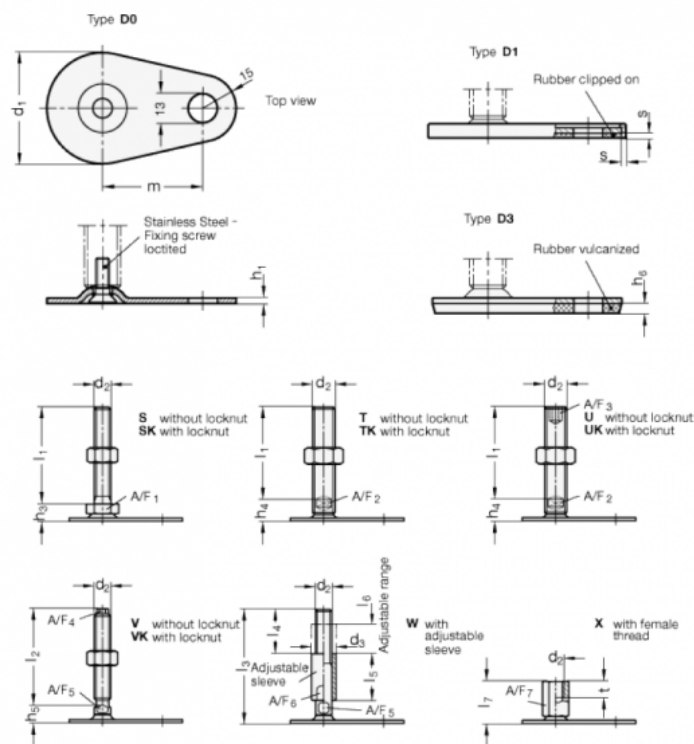

Article number: 204360M16125D3TK
 Description: E+G levelling foot
 GN 43-60-M16-125-D3-TK
 Note: TK With nut, Wrench flat at the bottom

Measures

A/F2 = 12	s =
d1 = 60	
d2 = M16	
h1 = 2.5	
h4 = 17	
h6 = 4.5	
l1 = 125	
m = 50	